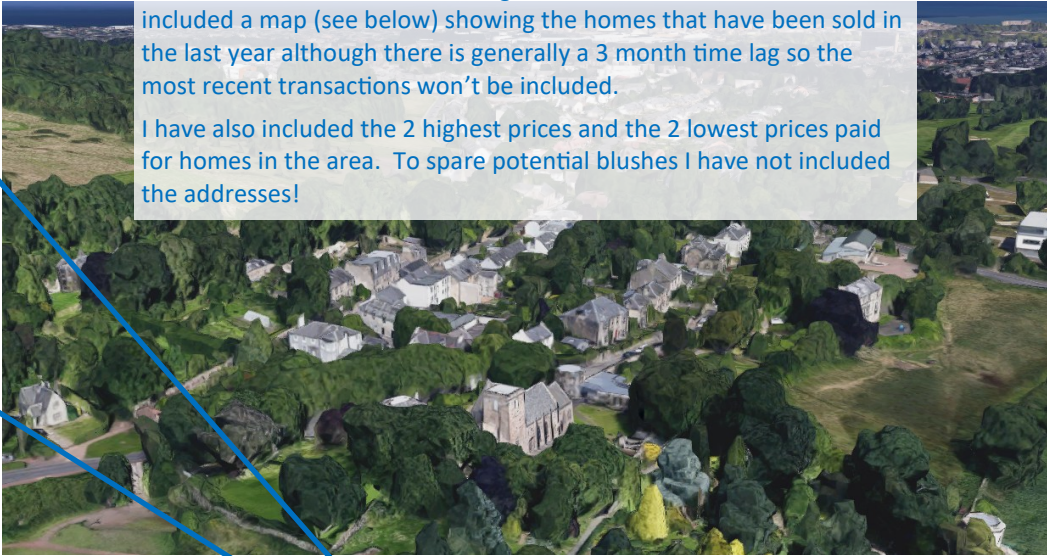

Over 65% of the population of UK own their own home and this is one reason why we are generally interested and talk about them so often.

I have tried to include a regular feature of homes on the market and this month, as well as 2 of the largest and 2 of the smallest, I have included a map (see below) showing the homes that have been sold in the last year although there is generally a 3 month time lag so the most recent transactions won't be included.

I have also included the 2 highest prices and the 2 lowest prices paid for homes in the area. To spare potential blushes I have not included the addresses!