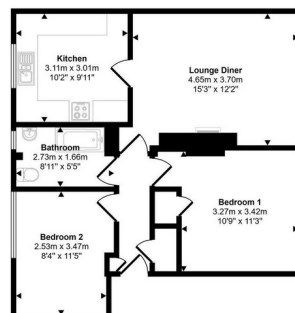

Guide Price £145,000
Future Property Auctions

Christian Crescent
651 sq.ft, 1 bed basement studio

Fixed Price £139,995
Portfolio

Over 65% of the population of UK own their own home and this is one reason why we are generally interested and talk about them so often.