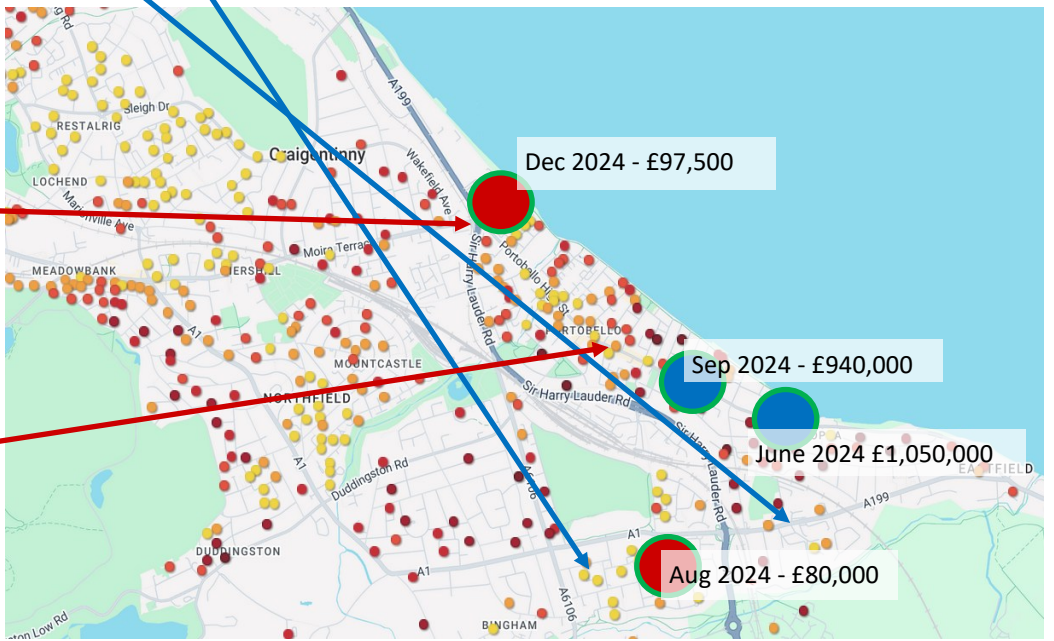

Over 65% of the population of UK own their own home and this is one reason why we are generally interested and talk about them so often.

I have tried to include a regular feature of homes on the market and this month, as well as 2 of the largest and 2 of the smallest, I have included a map (see below) showing the homes that have been sold in the last year although there is generally a 3 month time lag so the most recent transactions won't be included.

I have also included the 2 highest prices and the 2 lowest prices paid for homes in the area. To spare potential blushes I have not included the addresses!