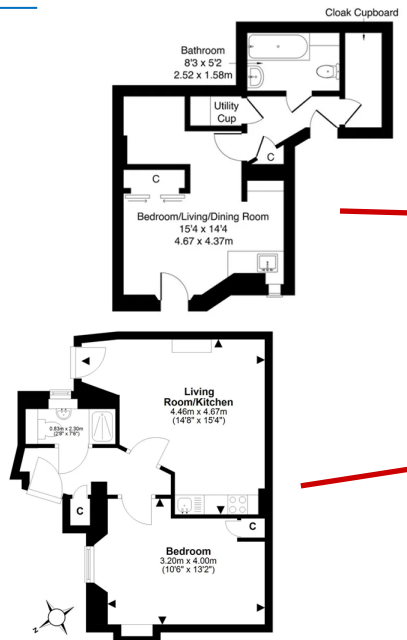

2 OF THE SMALLEST

Seafield Road East
334 sq.ft, 1 bed basement studio

Offers Over £135,000
Mov8

Portobello High Street, EH15
1 bedroom, 1 bathroom, basement flat

Offers over: £150,000
Warners

Over 65% of the population of UK own their own home and this is one reason why we are generally interested and talk about them so often.