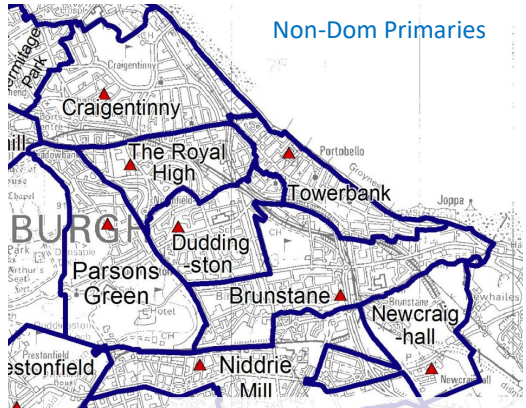

Distribution of Portobello Direct covers 6 Primary school and 2 High School catchments and I thought you might be interested in a brief overview. I have given contact details for each one including Phone number and addresses for websites, email, Twitter plus where they have a Facebook Page. There is a whole range of info available on their online Pages but let me know if you think any else specific should be mentioned here.

Parsons Green PS - 661 4459

Parsonsgreenprimaryschool.co.uk
admin@parsonsgreen.edin.sch.uk

Brunstane PS - 669 4498

Brunstaneps.com
admin@brunstane.edin.sch.uk
@BrunstanePS
Facebook

Duddingston PS - 669 5092

duddingstonprimaryschool.wordpress.com
admin@duddingston.edin.sch.uk
Twitter: @DuddingstonPS

The Royal High PS - 669 3200

Royalhigh-pri.org
admin@royalhigh-pri.edin.sch.uk
rhpsparents@gmail.com