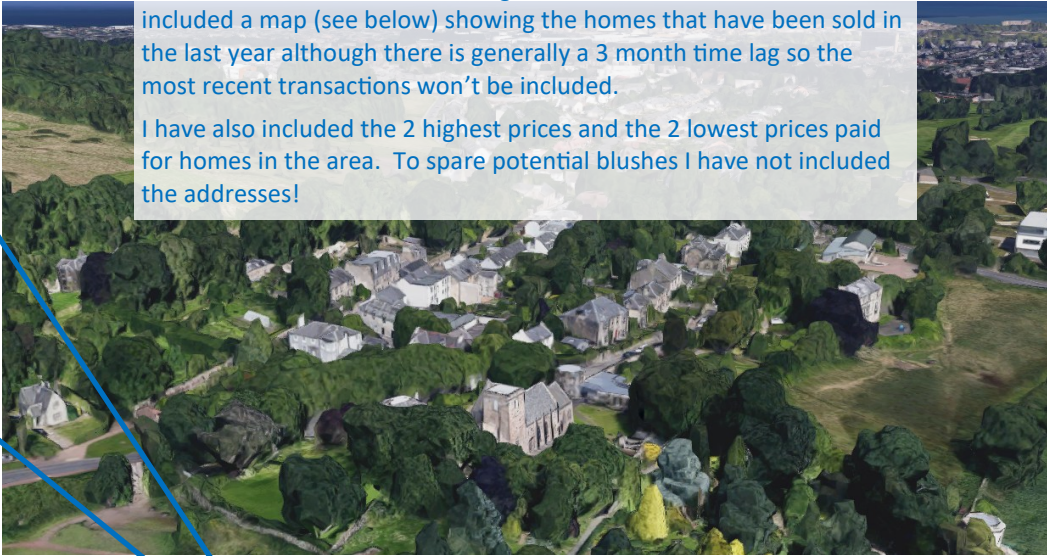

Over 65% of the population of UK own their own home and this is one reason why we are generally interested and talk about them so often.

I have tried to include a regular feature of homes on the market and this month, as well as 2 of the largest and 2 of the smallest, I have included a map (see below) showing the homes that have been sold in the last year although there is generally a 3 month time lag so the most recent transactions won't be included.

I have also included the 2 highest prices and the 2 lowest prices paid for homes in the area. To spare potential blushes I have not included the addresses!